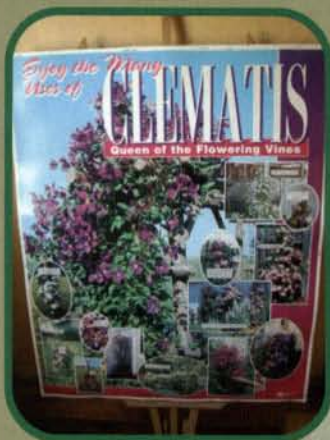

# 2 year Dormant Clematis

Available: November 1<sup>st</sup> – June 1<sup>st</sup>

Now in easy plant wood fiber pot!

Our new wood fiber pot allows roots to penetrate surrounding soil easily and quickly

- **No transplant shock**
- **Save on labor costs**
- **Less plant mortality**
- **No pots to discard**

## Posters

**"Enjoy the Many Uses of CLEMATIS"**

**A beautiful full-color display of clematis uses.**

**Measures 27" x 33" tall.**

**Weather, water and tear-resistant vinyl.**

**Use season after season.**

**Shipped separately in tubes.**